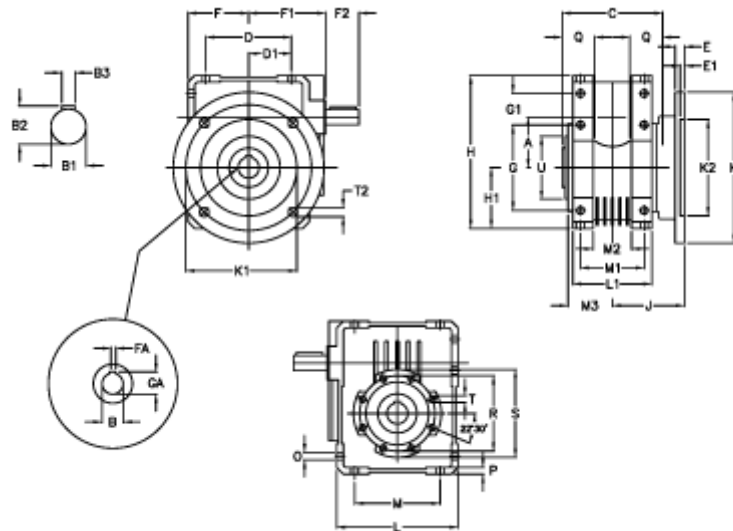

Article number: 3922086040500

Description: Worm gear with solid input shaft  
W 86UFC1-40-HS unassembled

## Measures

|           |                                |            |           |            |
|-----------|--------------------------------|------------|-----------|------------|
| A = 86.90 | Description = W86UFC-xx-P71 B5 | G1 = 45.5  | L = 200   | Q = 45     |
| B = 35    | E = 15                         | GA = 38.3  | L1 = 125  | R = 130    |
| B1 = 25   | E1 = 6                         | H = 245.5  | M = 144   | S = 150    |
| B2 = 28.0 | F = 100.0                      | H1 = 100.0 | M1 = 101  | T = M10x18 |
| B3 = 8    | F1 = 142.5                     | J = 110.5  | M2 = 57   | T2 = 12.5  |
| C = 140   | F2 = 50                        | K = 210    | M3 = 64.5 | U = 110    |
| D = 144.0 | FA = 10                        | K1 = 176   | O = 11.5  |            |
| D1 = 72.0 | G = 144                        | K2 = 152   | P = 11    |            |